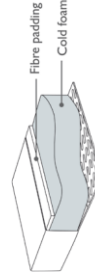

**End Part + Crn + 2.5 + Divan - Left or Right**  
Width 350 cm x Depth 254/156cm x Height 80cm

**2.5 + crn + End Part – Left or Right**  
Width 306cm x Depth 254cm x Height 80cm

Soap White

White

Untreated

## Foam soft (Comfort EU)

Seat

Cold foam covered with fibre padding.

Back

Siliconized ball fibre.

01-2935980

sales@soullifestyle.ie