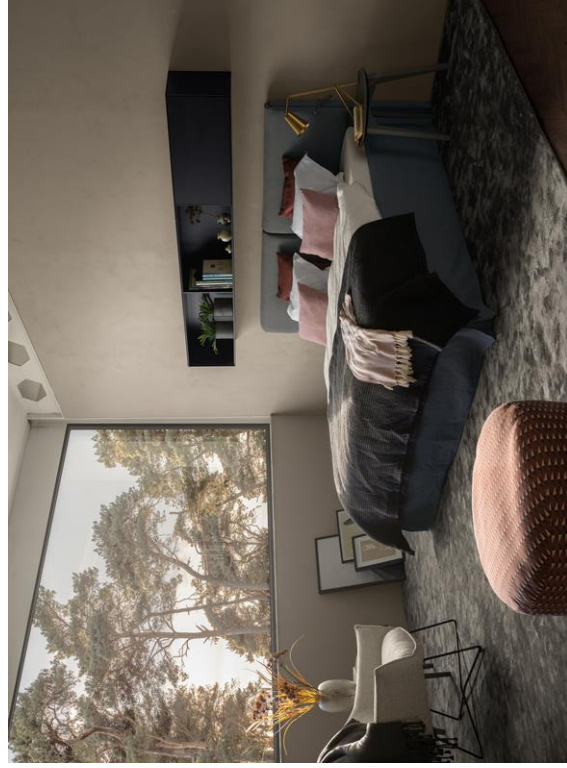

TNO'S

Noche High Bedframe

To fit mattress size - 180 x 200cm
Width 210cm x Depth 216cm x Height 117cm *49cm

To fit mattress size - 160 x 200cm
Width 190cm x Depth 216cm x Height 117cm *49cm

To fit mattress size - 140 x 200cm
Width 170cm x Depth 216cm x Height 117cm *49cm

Loose Cover.
Removable cover on frame and cushions, but not on headboard.

White

Untreated

Natural

Oak

Walnut

Colonial

Black