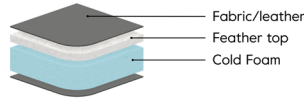

*Note that the dimensions may differ +/-3% depending on upholstery and combination.

Blues Night

Comfort

Foam soft (Comfort EU)

Seat
Cold foam covered with fibre padding.

Back
Siliconized ball fibre.

Feather soft (Comfort C2)

Seat
Cold foam with a feather top.

Back
Feather and ball fibre mix.

Comfort Memory (Comfort CM)

Seat
Cold foam with memory foam on top, covered with fibre padding.

Back
Feather and ball fibre mix.

Info**

Dimensions without armrests.