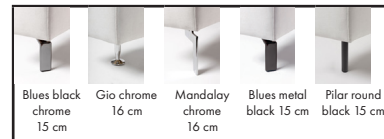

The height of the sofa is based on the 15 cm leg. The Avignon leg only goes under armrests Baker and Memphis, divan front, chl and ends, other modules come with the Ombra leg.

Leg options

Upholstery

Fabric
Fixed cover
Fully upholstered back cushions (not for fixed combinations)
Reversible back cushions (only in fabric)
The seat cushions are not reversible.

Carter - 7 cm

Baker - 20 cm

Memphis - 24 cm