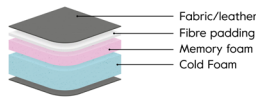

*Note that the dimensions may differ +/-3% depending on upholstery and combination.

Blues Night

Comfort

Foam soft (Comfort EU)

Seat
Cold foam covered with fibre padding.

Back
Siliconized ball fibre.

Feather soft (Comfort C2)

Seat
Cold foam with a feather top.

Back
Feather and ball fibre mix.

Comfort Memory (Comfort CM)

Seat
Cold foam with memory foam on top, covered with fibre padding.

Back
Feather and ball fibre mix.

Info**

Dimensions without armrests.