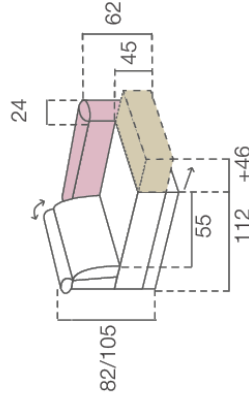

Melange

S.O.U.L

Deslizante
Sliding

Standard arm: 24cm wide / Optional arm size: 17cm wide

Armchair

98

Sofa

173 | 203 | 233

Legs

Interior leg: 3 cm

Natural
Natural

Wengué
Wenge

Nogal
Walnut

Cerezo
Cherry

Mod 1 Pl without arm

64 | 79 | 94 | 114

Mod 1 Pl with arm

88 | 103 | 118 | 138

Mod with arm

149 | 179 | 209

Corner with Headrest

112

Mod 1 Pl + Terminal

112