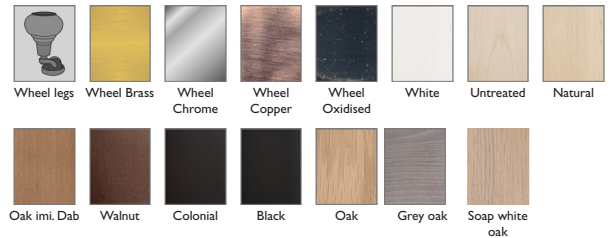

Back

The inner core is cold foam covered with fibre padding.

INFO**

Leather

Following leathers are not an option: Bost, Golf, and Naturelle.

Fabric

Checked and striped fabrics are not an option for this model.

Upholstery

Fabric

Leather

Fixed cover

Leg options

Legs with wheels are standard. The back legs are always without wheels. The wheel leg always includes a metallic cup under the wheel that follows the chosen colour; to protect your floor.