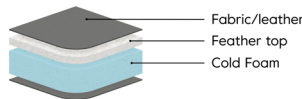

FOAM FIRM (COMFORT C1) Seat

The inner core is cold foam covered with fibre padding.

Back

The inner core is cold foam covered with fibre padding.

FEATHER SOFT (COMFORT C2) Seat

Cold foam with a feather top.

Back

The inner core is cold foam covered with fibre padding.

INFO**

Leather

Following leathers are not an option: Bost, Golf, and Naturelle.

Fabric

Checked and striped fabrics are not an option for this model.