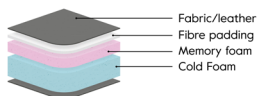

*Note that the dimensions may differ +/-3% depending on upholstery and combination.

Comfort

Foam firm (Comfort C1)

Seat
Cold foam covered with fibre padding.

Back
The inner core is cold foam covered with fibre padding.

Comfort Memory

Seat
Cold foam with memory foam on top, covered with fibre padding.

Back
Feather and ball fibre mix.

Upholstery

Fabric Leather Fixed cover

Leg options