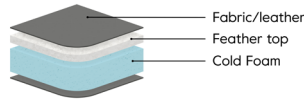

*Note that the dimensions may differ +/-3% depending on upholstery and combination.

Petito LC

Comfort

Foam firm (Comfort DE)

Seat
Cold foam covered with fibre padding.

Back
The inner core is cold foam covered with fibre padding.

Feather soft (Comfort C2)

Seat
Cold foam with a feather top.

Back
Feather and ball fibre mix.

Synthetic down (Comfort C4)

Seat
Cold foam with a top of synthetic down.

Back
Mix of synthetic down and ball fibre.