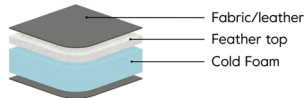

*Note that the dimensions may differ +/-3% depending on upholstery and combination.

Samba Day Std & Special

Comfort

Foam soft (Comfort EU)

Seat
Cold foam covered with fibre padding.

Back
Siliconized ball fibre.

Foam firm (Comfort DE)

Seat
Cold foam covered with fibre padding.

Back
The inner core is cold foam covered with fibre padding.

Foam (Comfort C1)

Seat
Cold foam covered with fibre padding.

Back
The inner core is cold foam covered with fibre padding.

Feather soft (Comfort C2)

Seat
Cold foam with a feather top.

Back
Feather and ball fibre mix.

Comfort Memory (Comfort CM)

Seat
Cold foam with memory foam on top, covered with fibre padding.

Back
Feather and ball fibre mix.