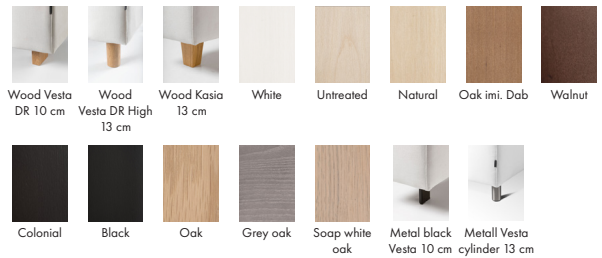

Feather soft (Comfort C2)

Seat
Cold foam with a feather top.

Back
Feather and ball fibre mix.

Comfort Memory (Comfort CM)

Seat
Cold foam with memory foam on top, covered with fibre padding.

Back
Feather and ball fibre mix.

Upholstery

Fabric Leather Fixed cover Reversible back cushions

Leg options

S.O.U.L