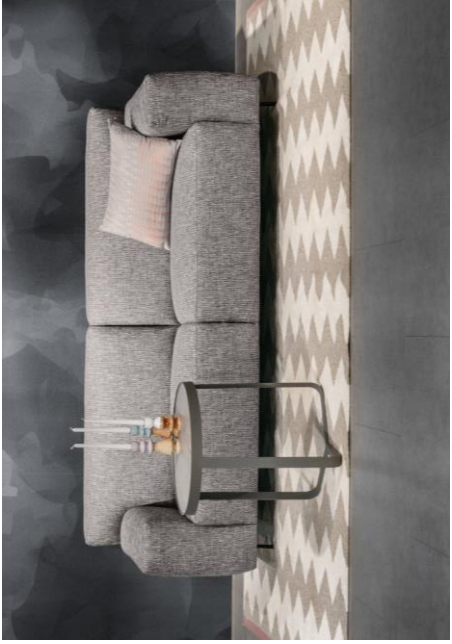

Talia

TNO'S

3 seater
Width 216cm x Depth 94cm x Height 77cm

2.5 seater
Width 196cm x Depth 94cm x Height 77cm

2.5 + Chl Left / Right
Width 276cm x Depth 160/94cm x Height 77cm

Footstool
Width 80cm x Depth 50cm x Height 45cm

Foam firm (Comfort C1)

Seat
Cold foam covered with fibre padding.

Back
The inner core is cold foam covered with fibre padding.

01-2935980

sales@soullifestyle.ie