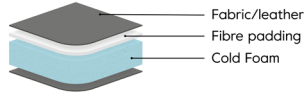

Coffee Day

i **Important**
Ordering
From left to right.

EU+
Foam Medium
Foam medium (Comfort EU+)
Seat
Cold foam covered with fibre padding.