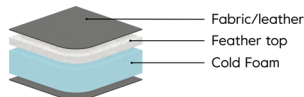

# Coffee Day

**i** **Important**  
*Ordering*  
 From left to right.

**EU+**  
 Foam Medium  
**Foam medium (Comfort EU+)**  
*Seat*  
 Cold foam covered with fibre padding.

*Back*  
 Inner core of cold foam embedded in ballfibre.

**C1**  
 Foam Firm  
**Foam firm (Comfort C1)**  
*Seat*  
 Cold foam covered with fibre padding.

*Back*  
 The inner core is cold foam covered with fibre padding.

**C2+**  
 Feather Medium  
**Feather medium (Comfort C2+)**  
*Seat*  
 Cold foam with a feather top.