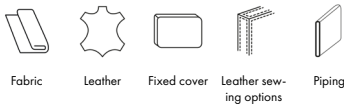

Upholstery